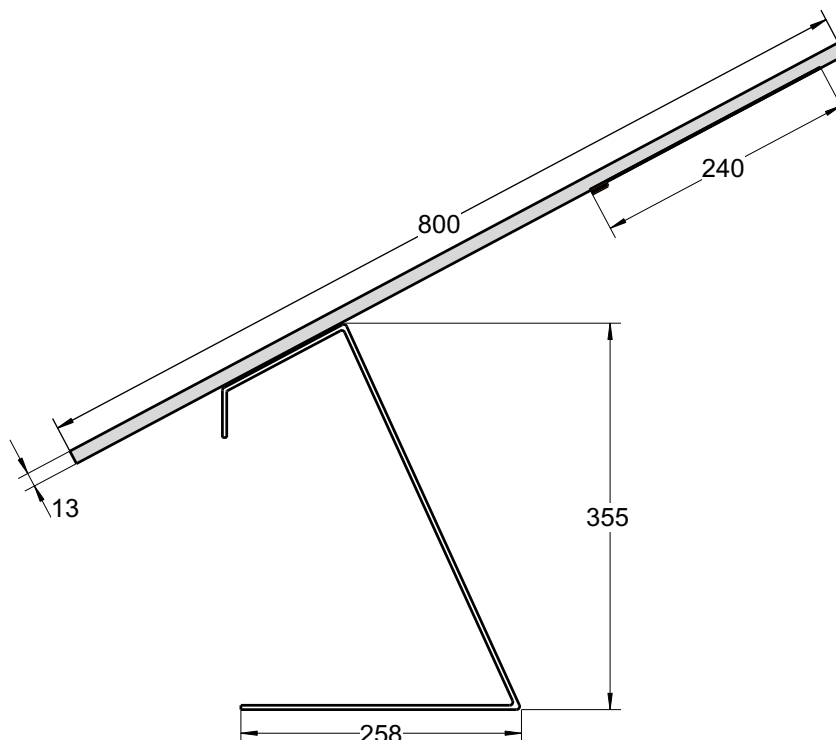

TECNOLUMEN

TECNOLUMEN GmbH & Co. KG • Lötzeener Str. 2-4 • D-28207 Bremen • Tel (0421) 430 41 70 • Fax (0421) 4986685

Data sheet TLS 13 Jella

General information:

Article type: Table lamp

Article designations:

Logo:

Material:

Surface:

Design: Lena Schlumbohm, 2013
TLS13 Chr, TLS13 GLB, TLS13 RT, TLS13 SW
Each lamp bears this logo **TECNOLUMEN**®

Steel, aluminum

Steel lacquered, Aluminum lacquered / Chrome plated

Technical Data:

General information:

Power supply: 100-240 V / 50-60 Hz

Adjustability:

Degree of protection: IP20

Protection class: II
The luminaire is adjustable

Connection & Switch:

Mode of connection:

Connecting plug:

Length of the visible supply cable:

Switch:

Power socket

LED-Driver with Plug
approx. 2200 mm

Button for switching on-off and dimming at the LED board

Operating device:

LED-Driver with plug:

100-240 V / 24 V DC
Foshan City Gezheng Power Supply; ACT-240005

Brightness control:

Button for switching on-off and dimming:

see wiring diagram

Light sources:

Illuminate:

LED-Module: 3,8 W, 632 lm, 2700 K

Energy efficiency class of the luminaire:

Dimensions and weights:

The weight of the luminaire:

2,2 kg

The dimensions of the packages: L B H:

510 x 360 x 150 mm & 1000 x 90 x 100 mm

The weight of the packages:

2,8 kg & 1,0 kg

The dimensions of the luminaire: