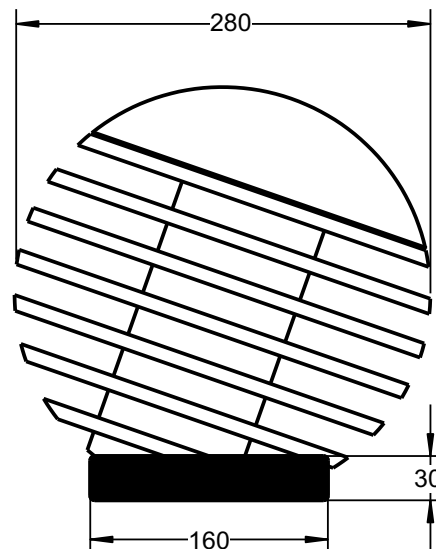

Light sources:

Illuminate:

LED-Module: 5,13 W & 10,27 W = 15,4 W; 1839 lm; 2700 K

Artware

Energy efficiency class of the luminaire:

A+

Dimensions and weights:

The weight of the luminaire:

11,8 kg

The dimensions of the packages: L B H:

?

The weight of the packages:

?

Wiring diagram:

The dimensions of the luminaire:

TECNOLUMEN